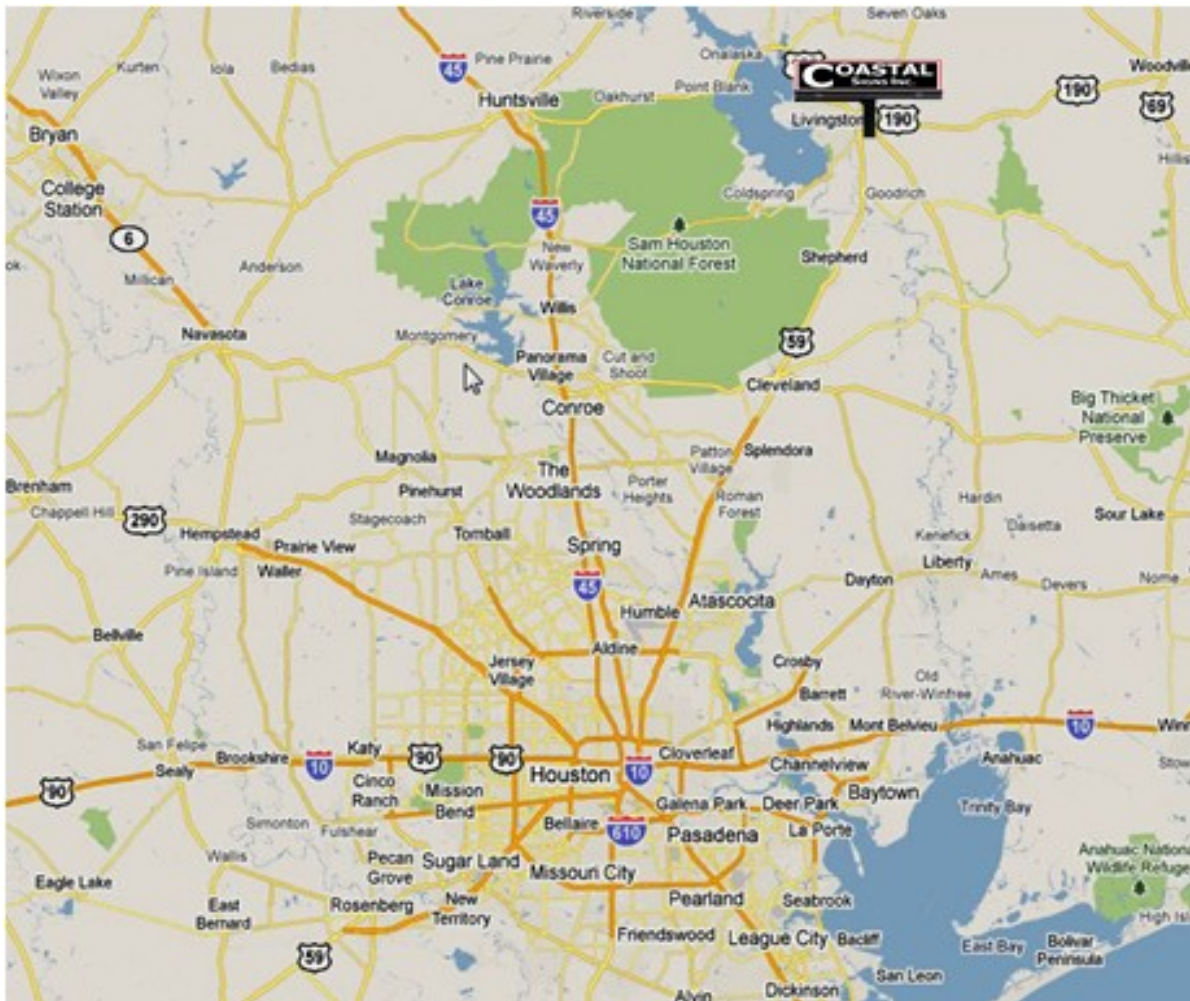

Sign 5080D(Bottom): 190West - 5miles W Of Livingston

{gallery alignment=left slider=boxplus.transition animation=3000 width=480 height=371 }5080D{/gallery}

See Live Detailed Map Below

Traffic Information:

Location Details

Not available at this time This sign is located on US 190 West - 5 miles West of Livingston Texas, On

Sign Faces: East (Bottom)

Reader Side: West Bound Left Read

Structure Type: Mono Pole

Illuminated: Yes

Notes: Excellent Location